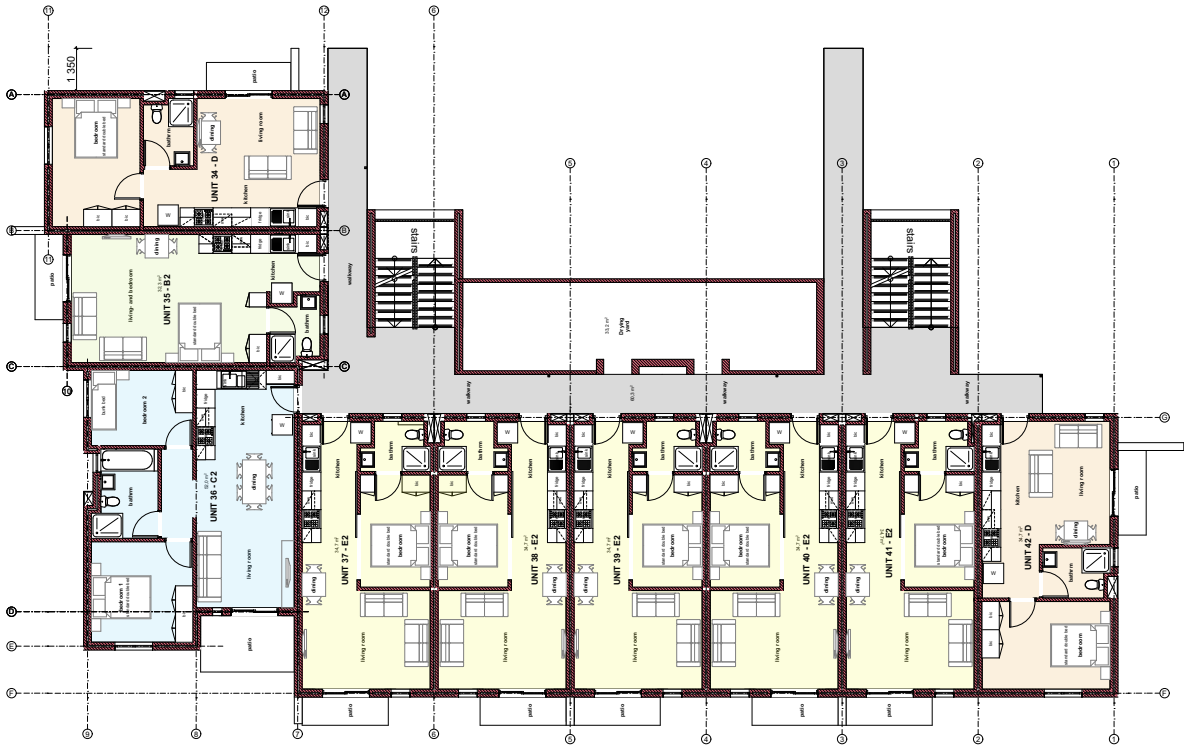

North Apartment Block

BLOCK B

Typical Floor Plan - 1:100

Type	Apartment Schedule Unit Type (sectional title area)	Number Of Bedrooms
Type B/B2	34m ² - 35m ²	studio
Type D	38m ²	1 bedroom
Type E/E2	37m ² - 38m ²	1 bedroom