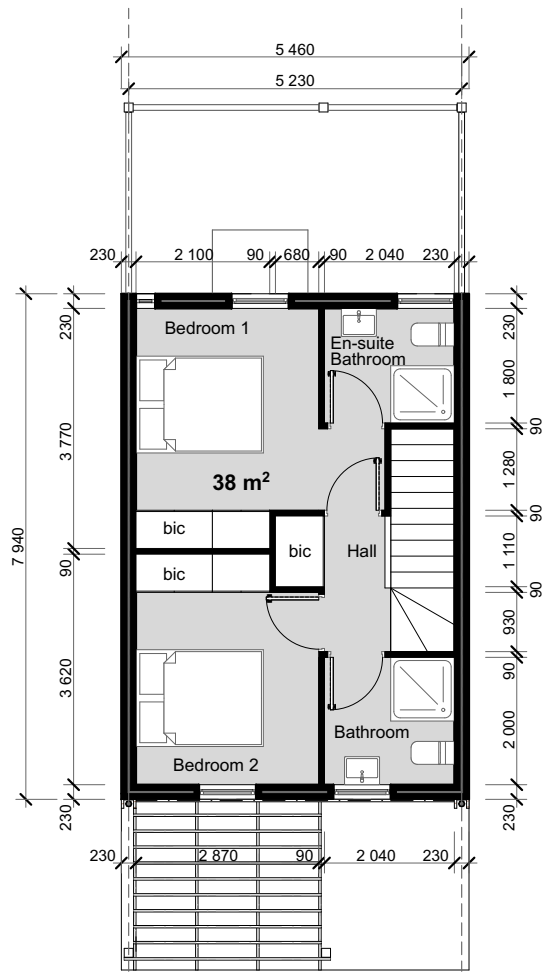

Plan B1: 68m²

2 BEDROOM UNIT GF PLAN
TYPE - B

0. 1:100

2 BEDROOM UNIT 1st FLOOR PLAN
TYPE - B

1. 1:100

GARDEN VIEW 1:100

STREET VIEW 1:100