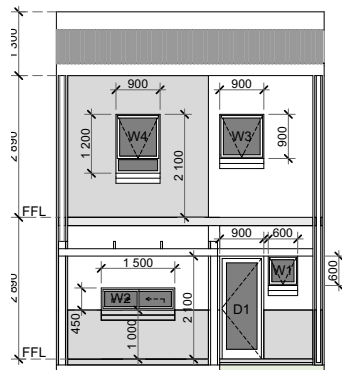

Plan B1: 68m²

2 BEDROOM UNIT GF PLAN
TYPE - B

0. 1:100

2 BEDROOM UNIT 1st FLOOR PLAN
TYPE - B

1. 1:100

GARDEN VIEW 1:100

STREET VIEW 1:100