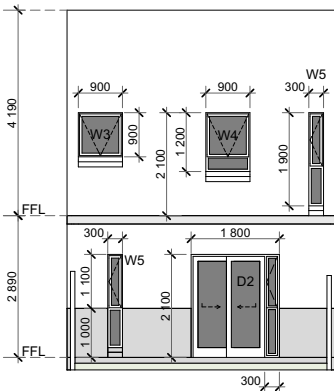

Plan B1: 68m²

2 BEDROOM UNIT GF PLAN
TYPE - B

0. 1:100

2 BEDROOM UNIT 1st FLOOR PLAN
TYPE - B

1. 1:100

GARDEN VIEW 1:100

STREET VIEW 1:100