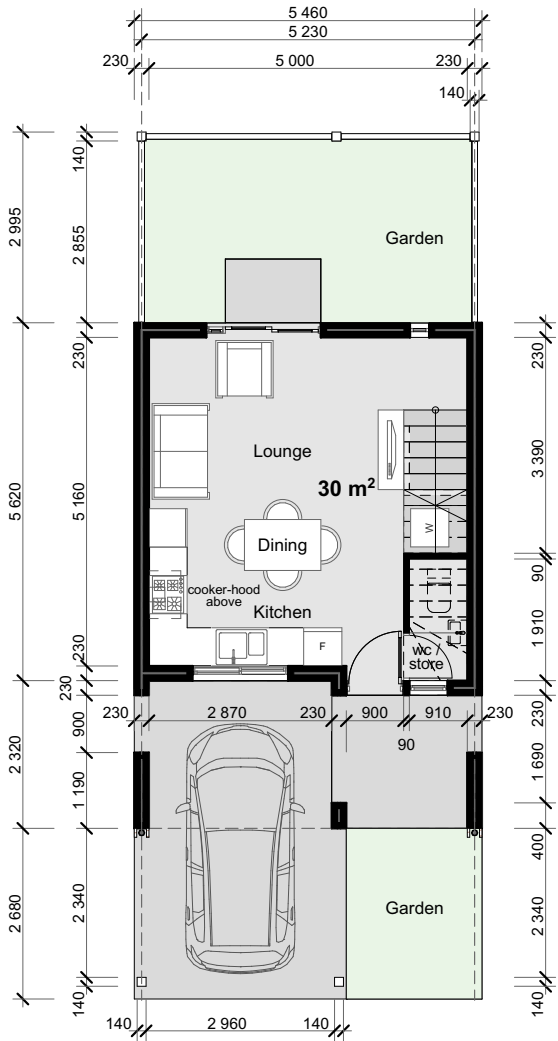

Plan B1: 68m²

2 BEDROOM UNIT GF PLAN
TYPE - B

0. 1:100

2 BEDROOM UNIT 1st FLOOR PLAN
TYPE - B

1. 1:100

GARDEN VIEW 1:100

STREET VIEW 1:100