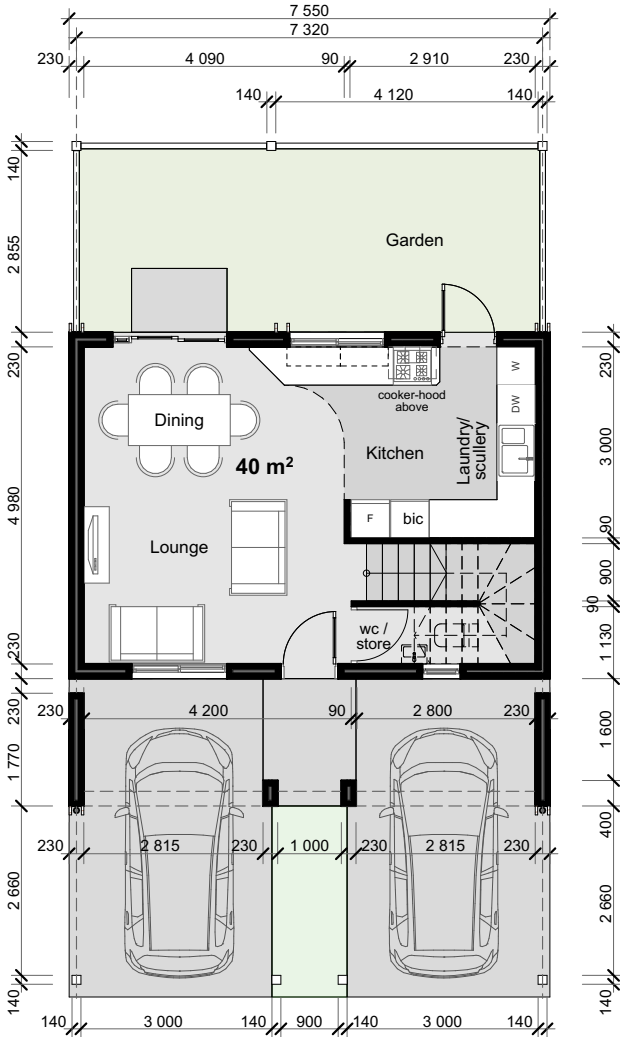

Plan C1: 90m²

3 BEDROOM UNIT GF PLAN
TYPE - C

0.

1:100

3 BEDROOM UNIT 1st FLOOR PLAN
TYPE - C

1.

1:100

GARDEN VIEW

1:100

STREET VIEW

1:100