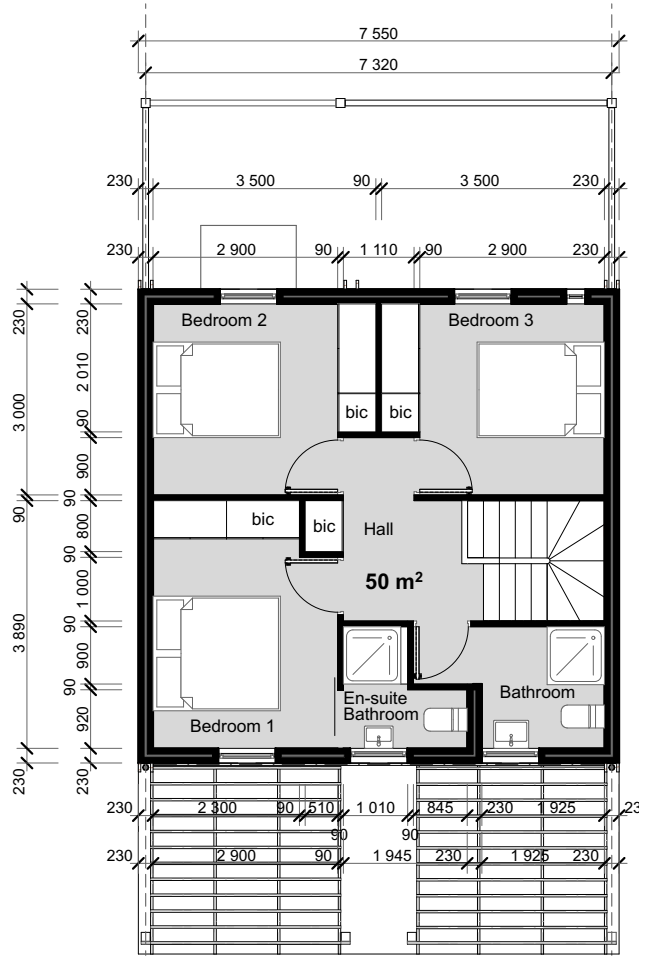

Plan C1: 90m²

3 BEDROOM UNIT GF PLAN
TYPE - C

0.

1:100

3 BEDROOM UNIT 1st FLOOR PLAN
TYPE - C

1.

1:100

GARDEN VIEW

1:100

STREET VIEW

1:100