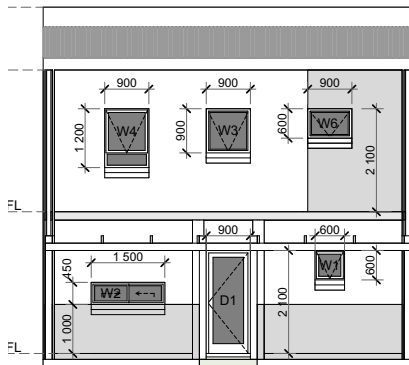

Plan C1: 90m²

3 BEDROOM UNIT GF PLAN
TYPE - C

0.

1:100

3 BEDROOM UNIT 1st FLOOR PLAN
TYPE - C

1.

1:100

GARDEN VIEW

1:100

STREET VIEW

1:100