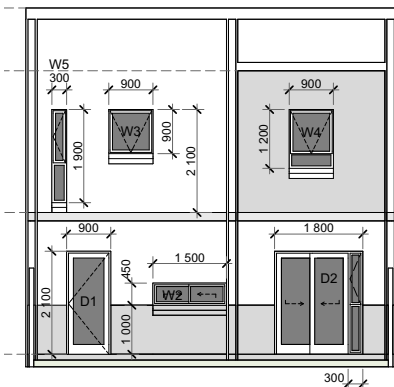

Plan C3: 90m²

*With separate laundry and scullery

3 BEDROOM UNIT GF PLAN
TYPE - C

0.

1:100

3 BEDROOM UNIT 1st FLOOR PLAN
TYPE - C

1.

1:1

GARDEN VIEW

1:100

STREET VIEW

1:100

* Optional extras may be shown.