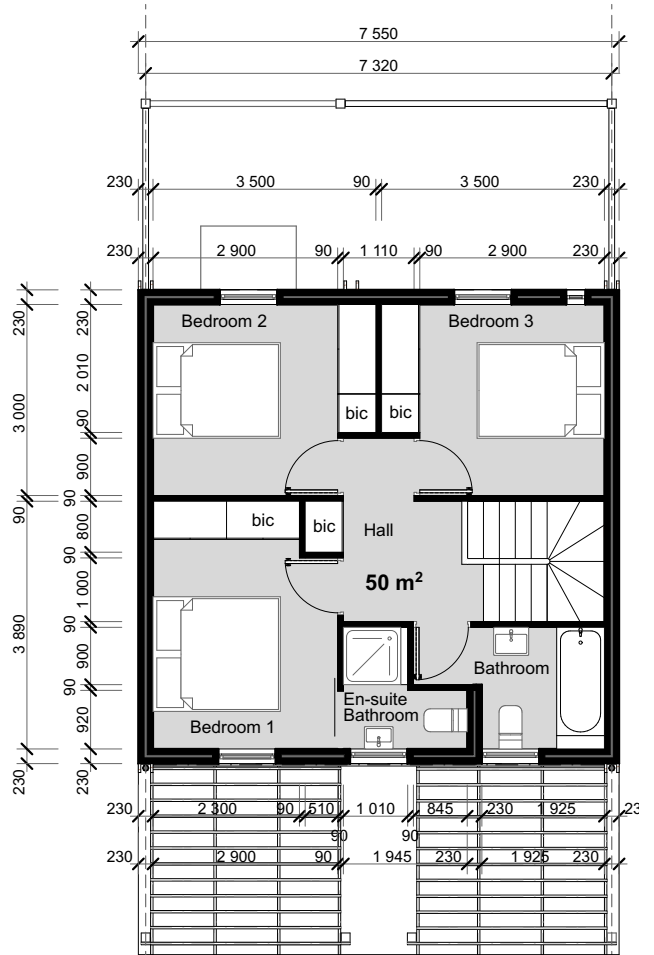

Plan C3: 90m²

*With separate laundry and scullery

3 BEDROOM UNIT GF PLAN
TYPE - C

0.

1:100

3 BEDROOM UNIT 1st FLOOR PLAN
TYPE - C

1.

1:1

GARDEN VIEW

1:100

STREET VIEW

1:100

* Optional extras may be shown.