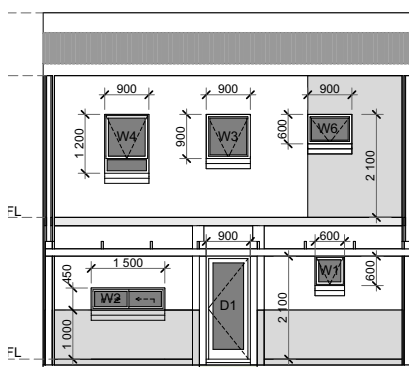

Plan C3: 90m²

*With separate laundry and scullery

3 BEDROOM UNIT GF PLAN
TYPE - C

0.

1:100

3 BEDROOM UNIT 1st FLOOR PLAN
TYPE - C

1.

1:1

GARDEN VIEW

1:100

STREET VIEW

1:100

* Optional extras may be shown.