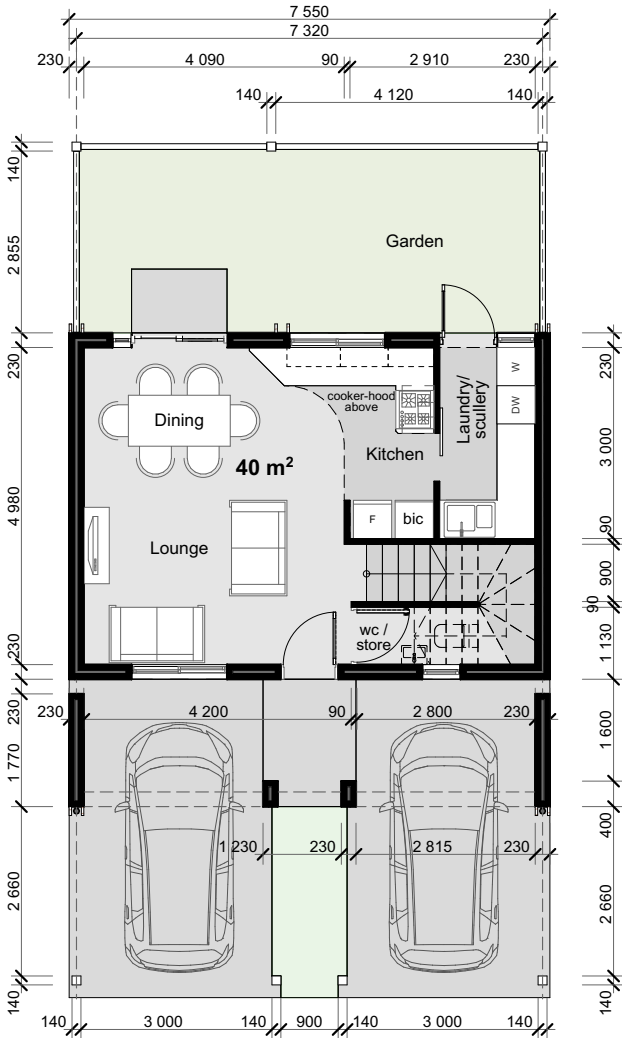

Plan C3: 90m²

*With separate laundry and scullery

3 BEDROOM UNIT GF PLAN
TYPE - C

0.

1:100

3 BEDROOM UNIT 1st FLOOR PLAN
TYPE - C

1.

1:1

GARDEN VIEW

1:100

STREET VIEW

1:100

* Optional extras may be shown.